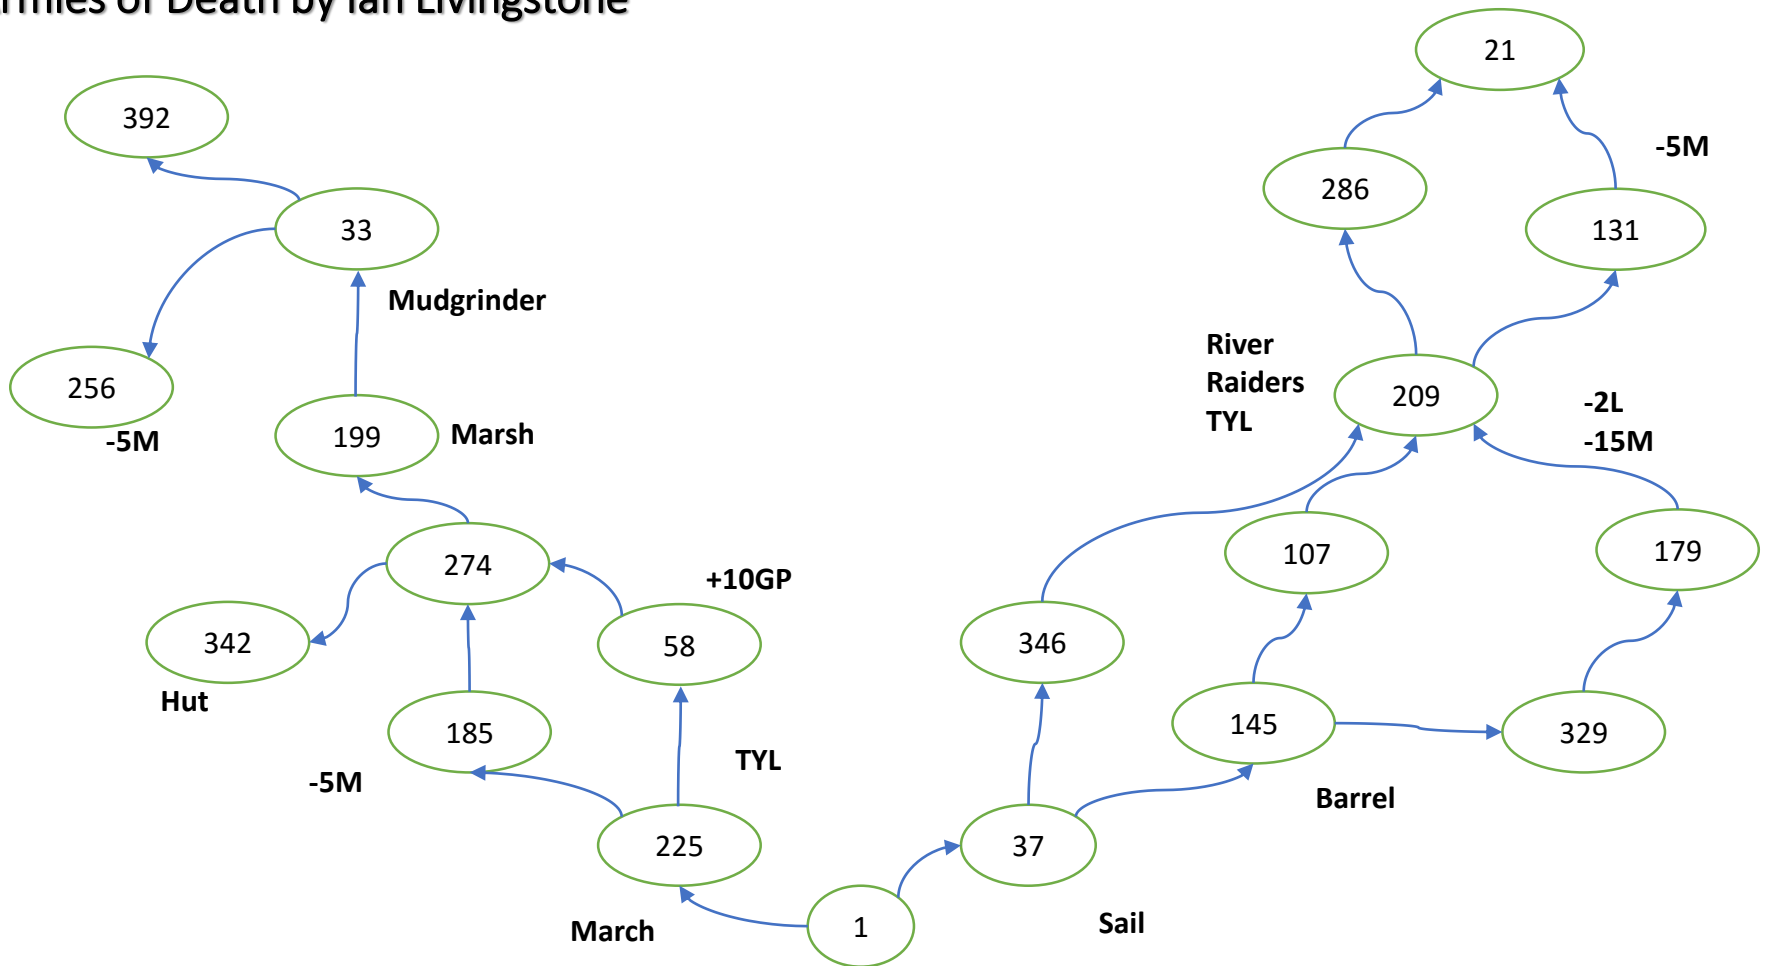

Flowchart for Armies of Death by Ian Livingstone

- Start with:**
- 100 Warriors
 - 50 Dwarfs
 - 50 Elf archers
 - 20 Knights

Flowchart for Trial of Champions by Ian Livingstone